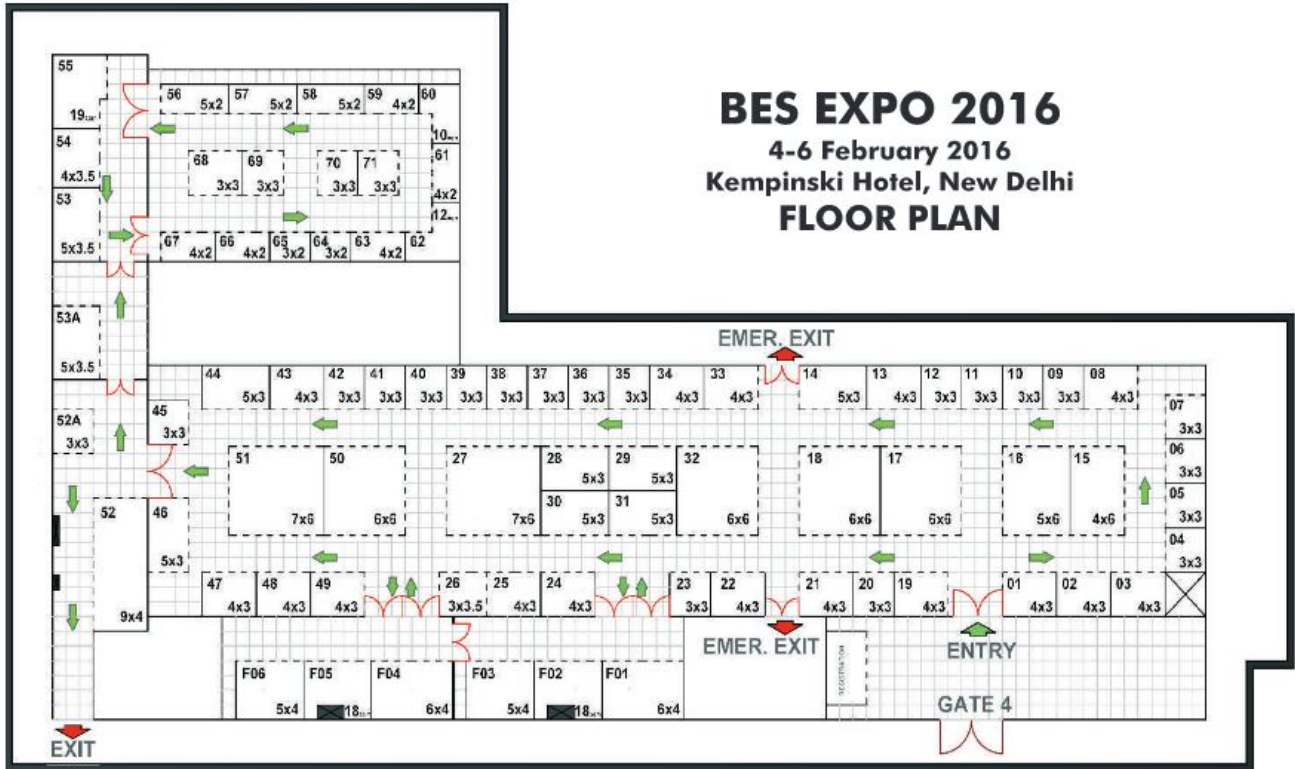

Not available

4X3

3X3

5X3

4X6

5X6

6X6

Booked

Reserved / In process

Closed

Click the Booth No. / Stall No. / Seats No. you would like to purchase.

Selected Booth / Stall / Seats *

Proceed

Source URL (modified on 16/06/2016 - 3:52pm):

<https://www.mypadnow.topteacher.com/besexpo2016/bes-expo-2016-floor-plan>