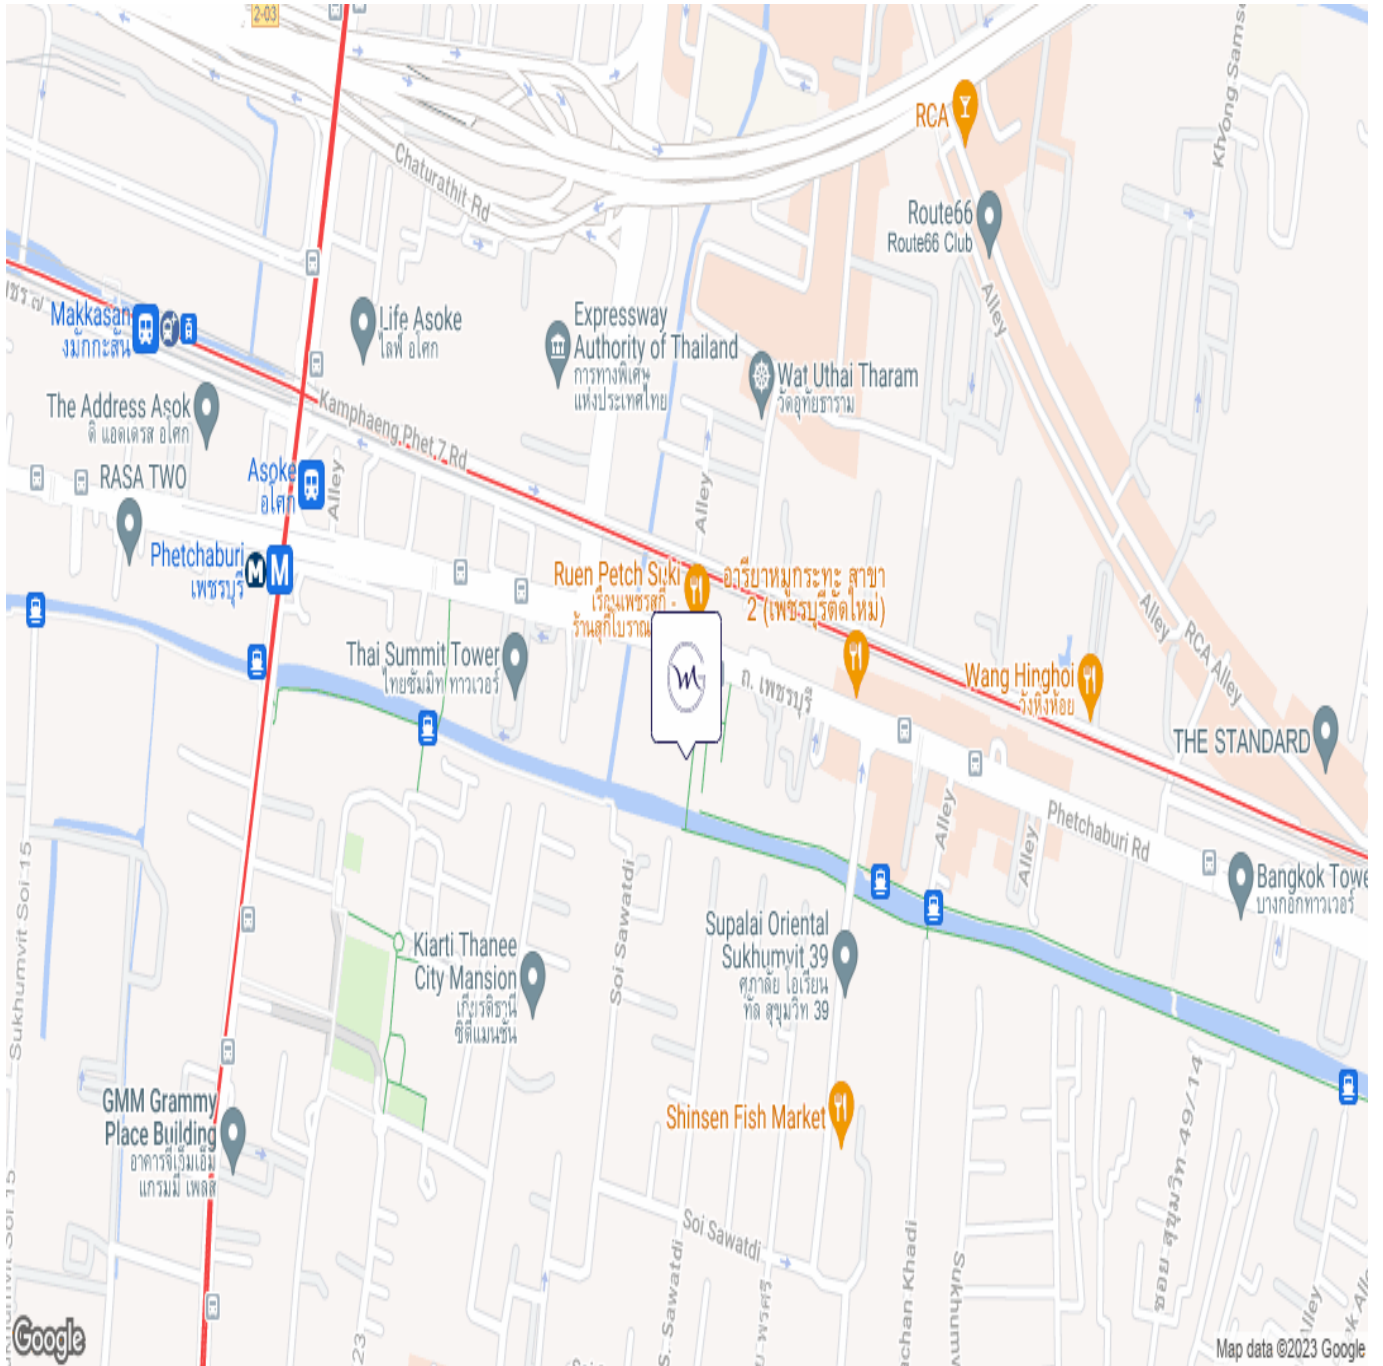

# Grand Mercure Bangkok Atrium

### **Upscale hotel for business and leisure**

Grand Mercure Bangkok Atrium is located in the heart of the city with easy access to the best of Bangkok, whether for business or pleasure. Located in Phetchaburi with easy access to the expressway and Airports as well as a MRT, this grand hotel offers a variety of different room types over its 23 stories. Guests can enjoy the many facilities including Benihana, the iconic Japanese steakhouse, Public our all day dining and the Gym, Swimming pool, and Pool bar all delivered with our heartfelt Thai service.